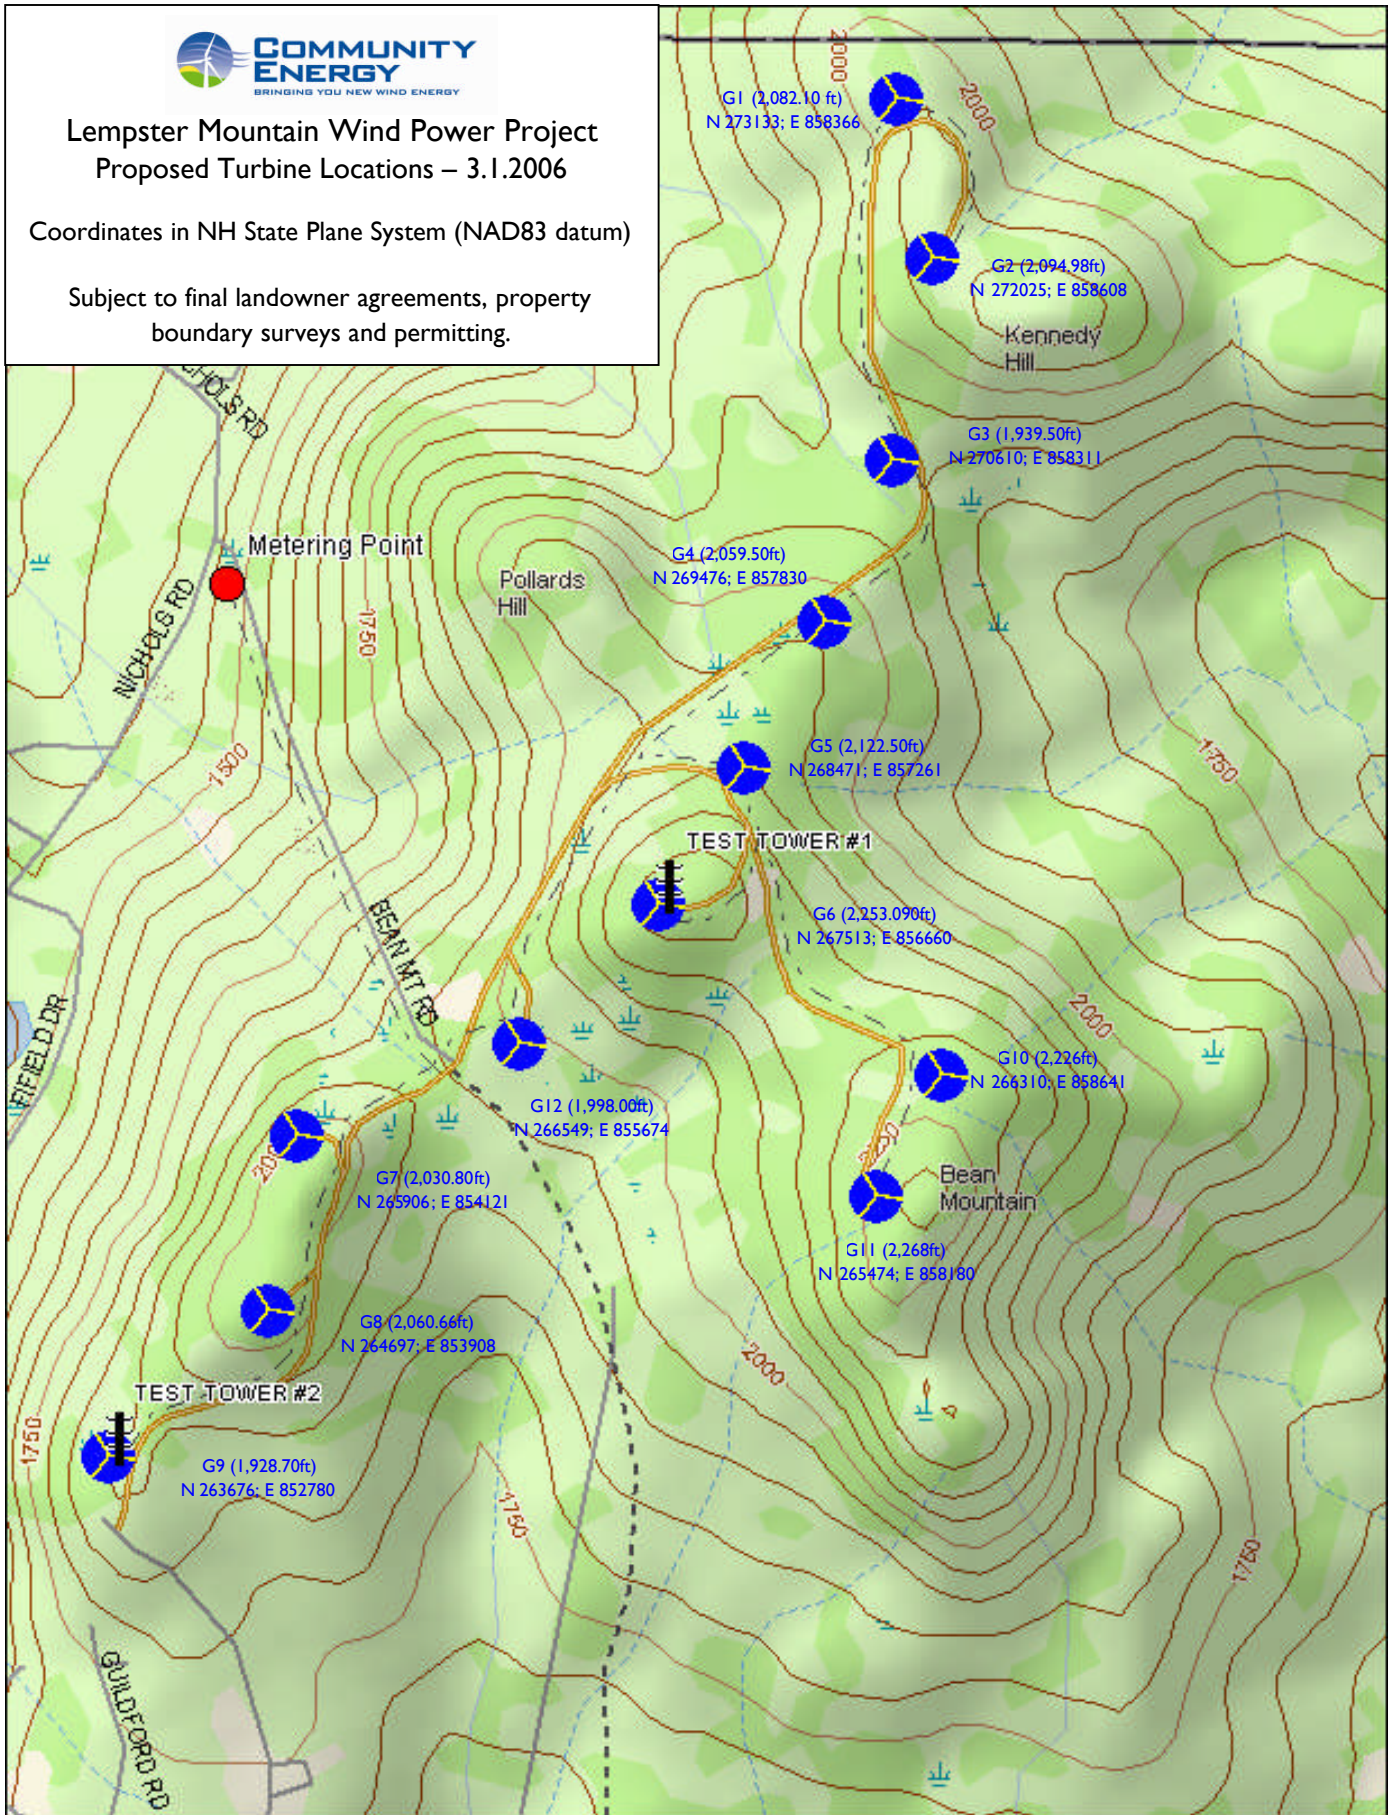

Lempster Mountain Wind Power Project Proposed Turbine Locations – 3.1.2006

Coordinates in NH State Plane System (NAD83 datum)

Subject to final landowner agreements, property boundary surveys and permitting.

- Wind turbine
- Access Road
- Power Lines (buried)

Data Zoom 13-0